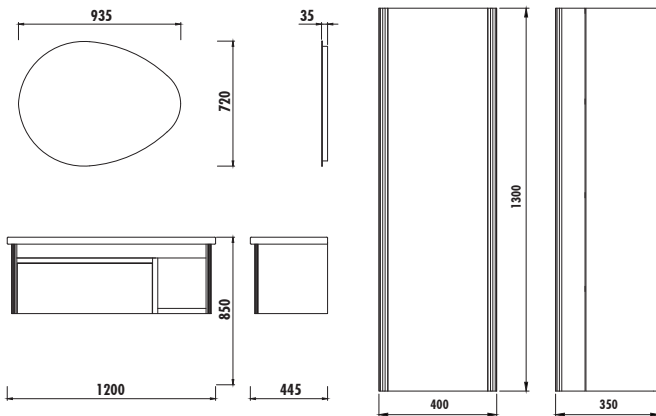

TECHNICAL DRAWING

SPECIFICATIONS

HIGH CABINET

creavit.com.tr

[f](#) [t](#) [i](#) [@](#) /creavitTurkiye

Creavit keeps its rights of making any change to the products.

Quality Management Systems

Customer Satisfaction Certificate

LGA

Germany Accreditation Certificate

kiwa

Netherlands Accreditation Certificate

GOST - R

Russia Accreditation Certificate

UkrSEPRO

Ukraine Accreditation Certificate

Israel Accreditation Certificate

Nigeria Accreditation Certificate

European Accreditation Certificate

Turkish Accreditation Certificate